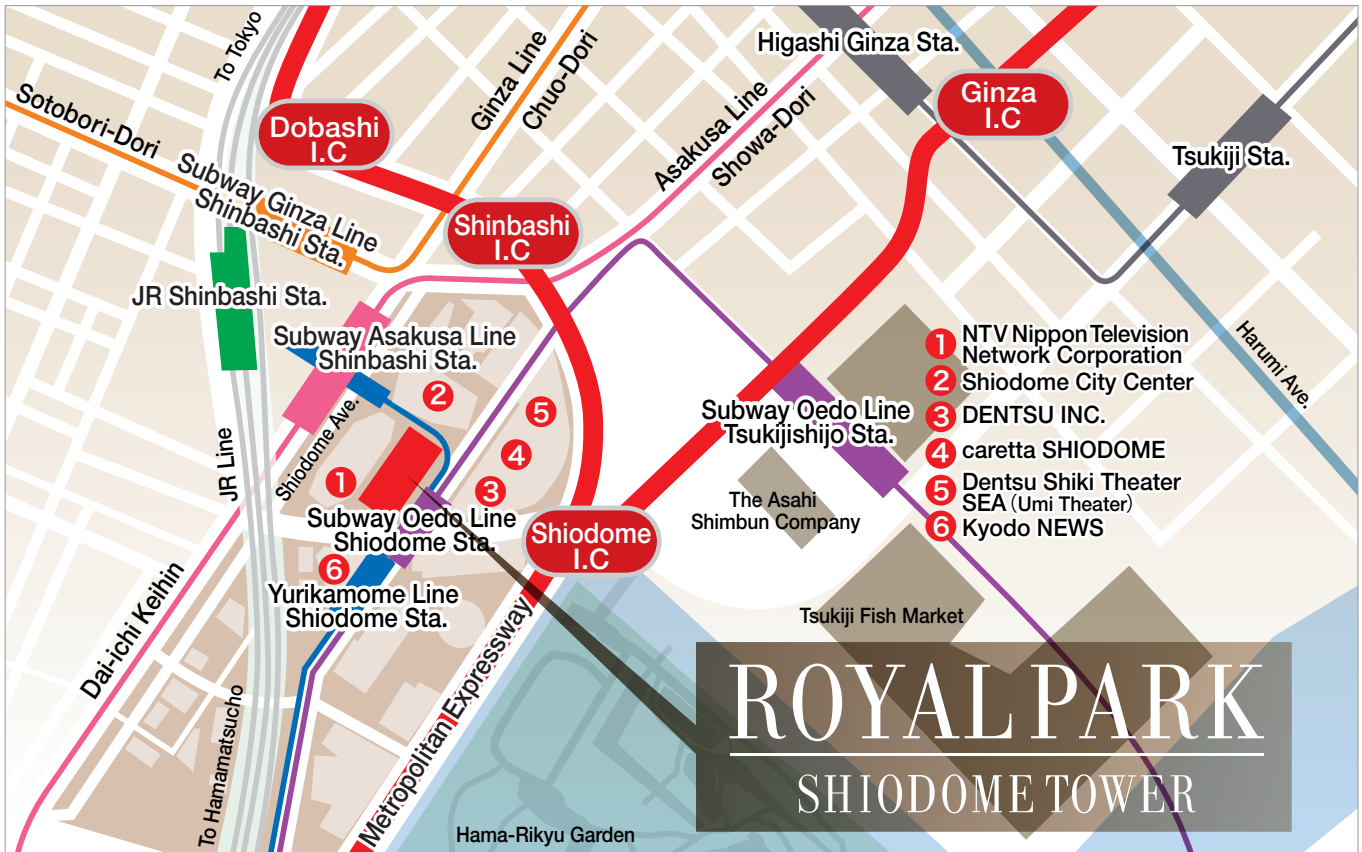

# ACCESS MAP

ROYAL PARK  
SHIODOME TOWER

## Directions to the Royal Park Shiodome Tower

### By Transportation

## Transportation

- Three-minutes walk to Shinbashi Station (JR Line, Ginza and Asakusa Lines)
- One-minute walk to Shiodome Station (Oedo and Yurikamome Lines)
- 10minutes to Tokyo Station by car
- 30minutes to Haneda Airport by car
- 80minutes to Narita Airport by car